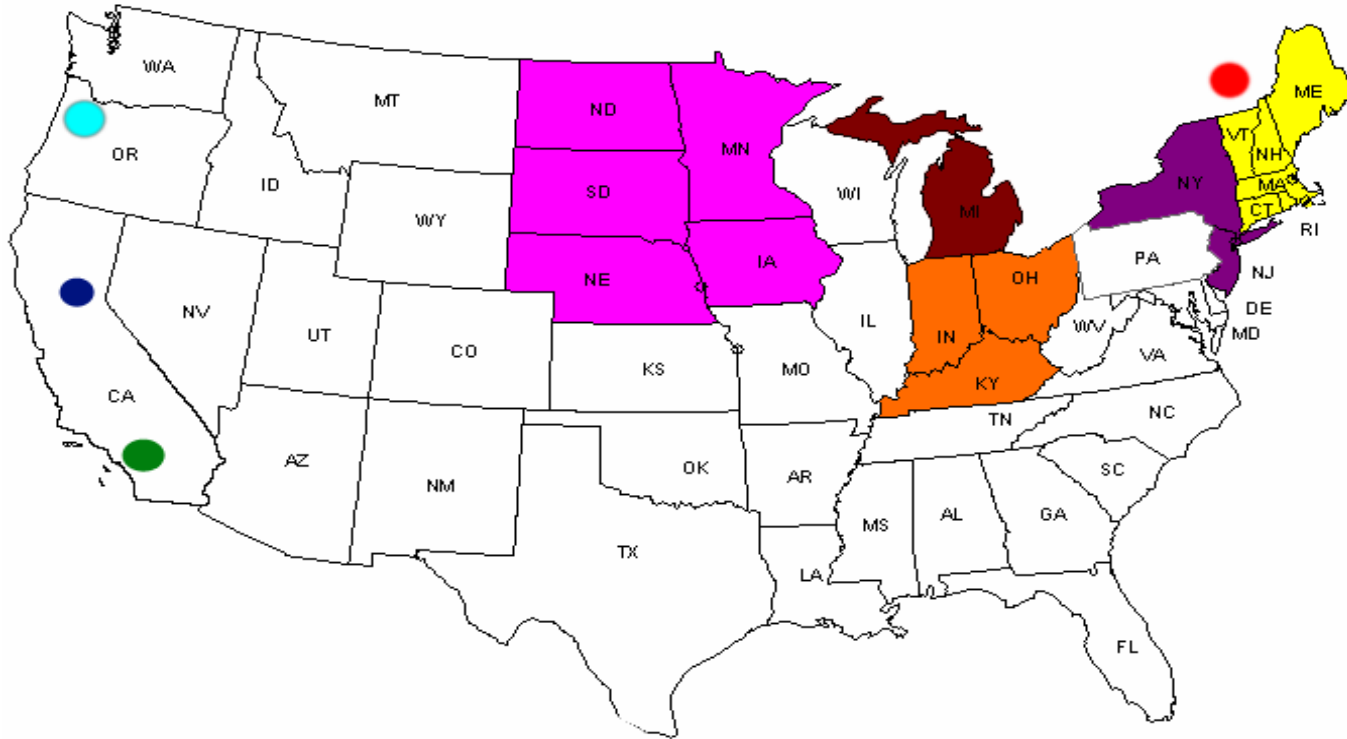

ASP Sales Representation

	Representative	Address	Phone	Email
	M&E Pump & Equipment	6064 Kells Lane. Millford, OH 45150	513-528-7000	bmitchell@mepump.com
	Tomiko, Inc.	1615 W. 10th St. unit #2. Antioch, CA 94509	925-754-5686	sales@tomikoinc.com
	Bonardi & Associates	4 Natalie's Way. Gilford, NH 03249	603-527-8218	baassoc@aol.com
	Lewis Pump	8140 Allport Ave. Santa Fe Springs, CA 90670	562-945-1875	lewispumpoffice@aol.com
	Corona Industrial Pumps	119 N Maple St Ste D, Corona, CA 92880	951-734-6700	avega@coronapumps.com
	Rod Chyma Equipment Sales	3001 Arnold Dr. Marshalltown, IA 50158	641-752-1518	chyma@mchsi.com
	Corsair Pump Company	270-D Rowe Ave. Milford, CT 06460	888-300-3520	riddle@corsairpump.com
	Pompc, Inc	345 Labbe Blvd North. Victoriaville, QC G6P1B1	819-758-1581	info@pompc.com
	Chiller Services Northwest	2870 SE 75th Avenue. Hillsboro, OR. 97124	503-766-3592	Chiller Service Website
	American Stainless Pumps	1150 E. Dominguez St. Carson, CA 90746	310-630-8089	support@aspumps.com
	Watermark Engineered Product Sales	17220 Harger Court, Noblesville, IN 46060	317-219-4333	gparker@watermarkeps.com