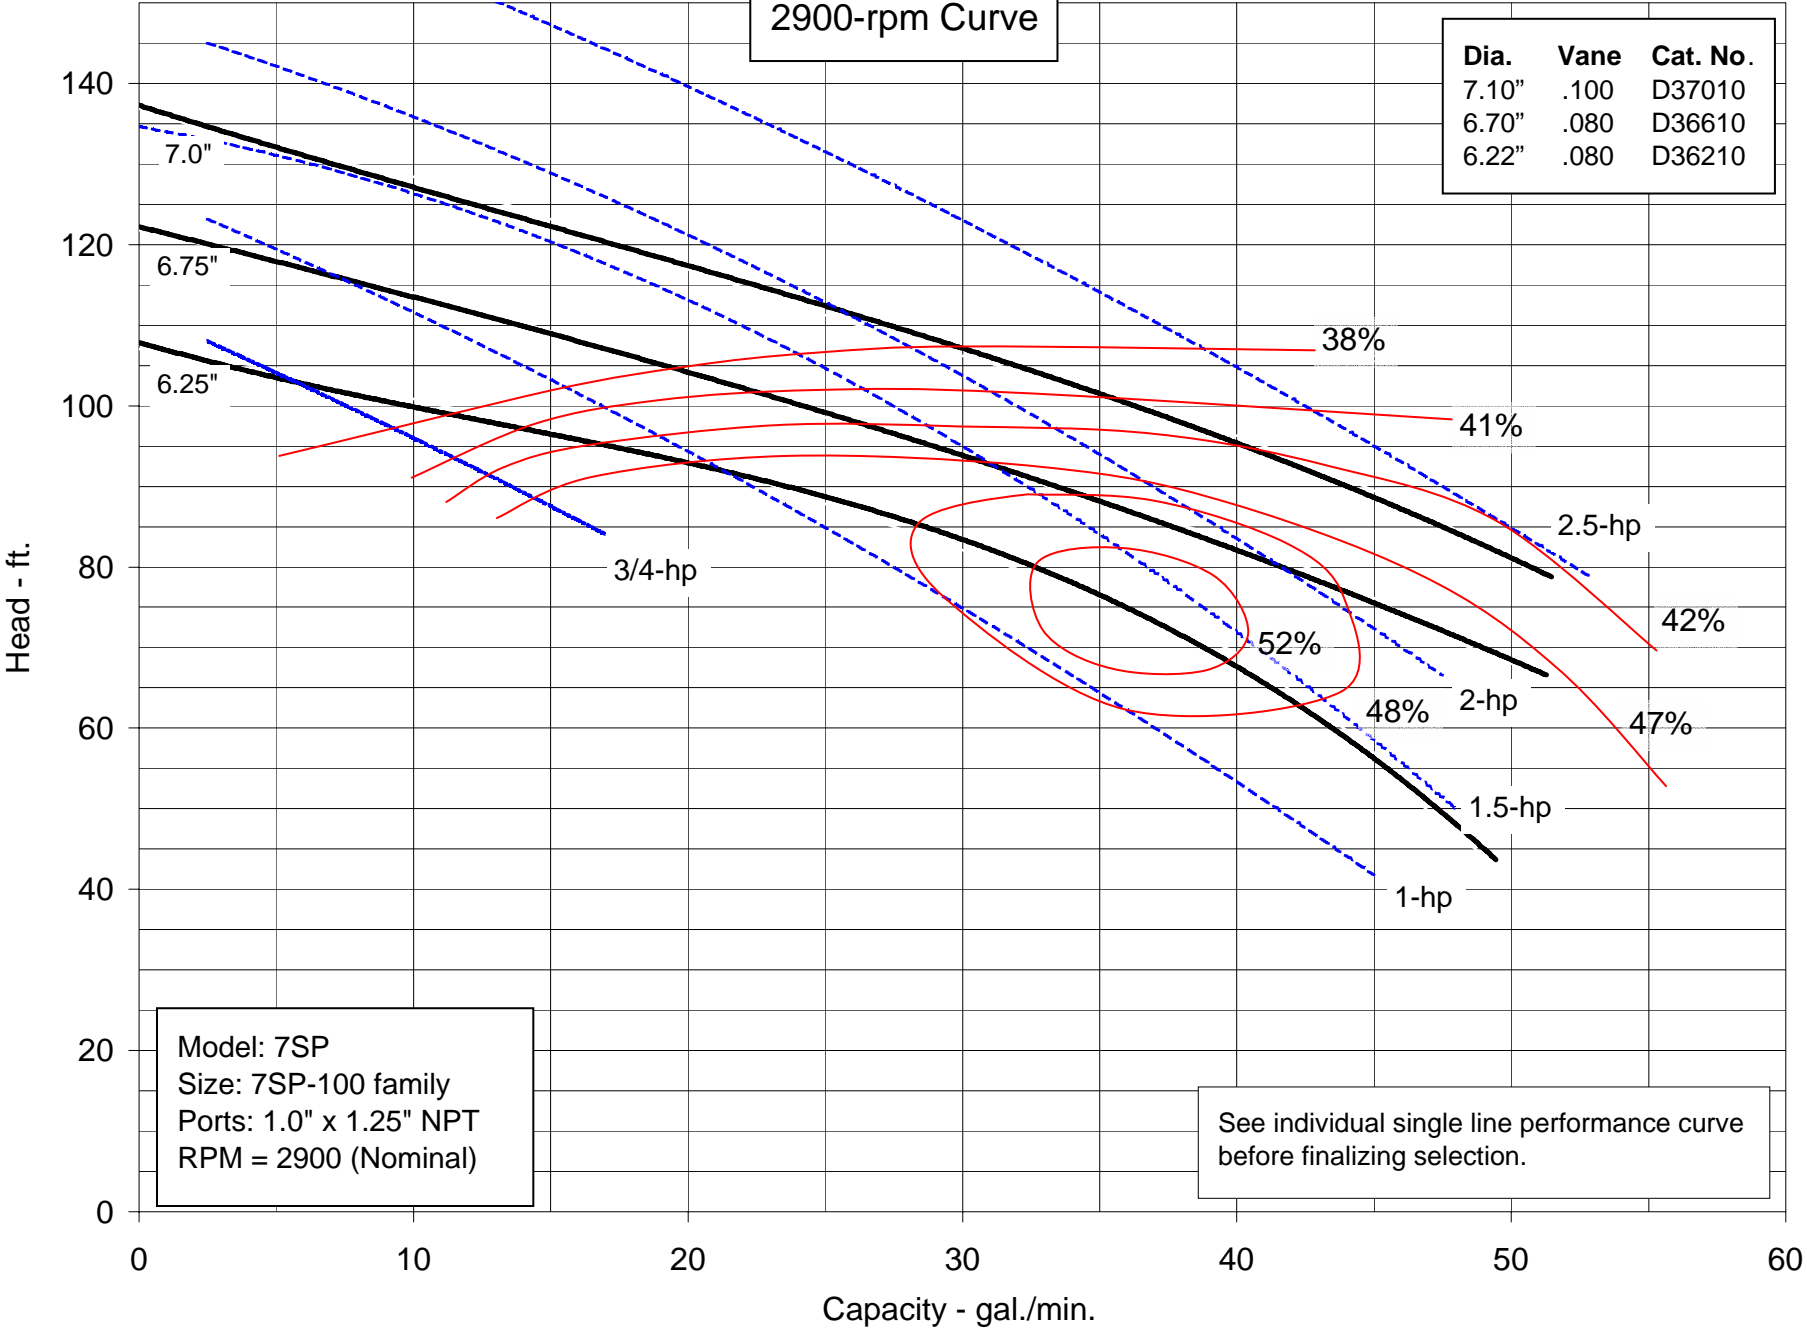

7SP 100 Family
2900-rpm Curve

Dia.	Vane	Cat. No.
7.10"	.100	D37010
6.70"	.080	D36610
6.22"	.080	D36210

Model: 7SP
Size: 7SP-100 family
Ports: 1.0" x 1.25" NPT
RPM = 2900 (Nominal)

See individual single line performance curve before finalizing selection.